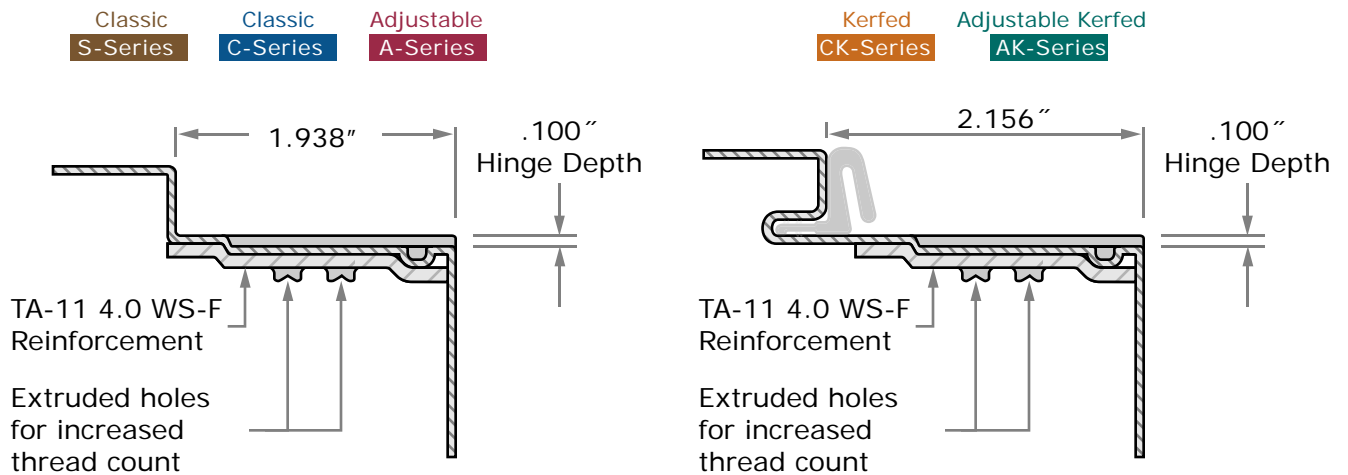

Section A-A

4" Hinge Preparation - (Weather Shield) Screw Pattern

Template
H-06