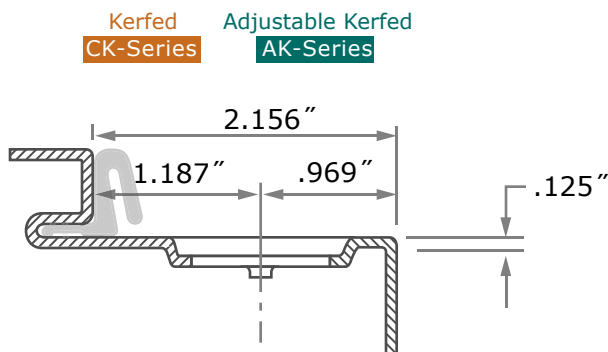

Compatible Strike Plates:

- ANSI strike (supplied w/lockset)
- TA-39 Deadbolt strike (Timely)
- TA-45 Filler Plate (Timely)

Section A-A

Deadbolt - ANSI 2 3/4"

Template
S-55

1 3/4" Door

Rev.No. 2/12