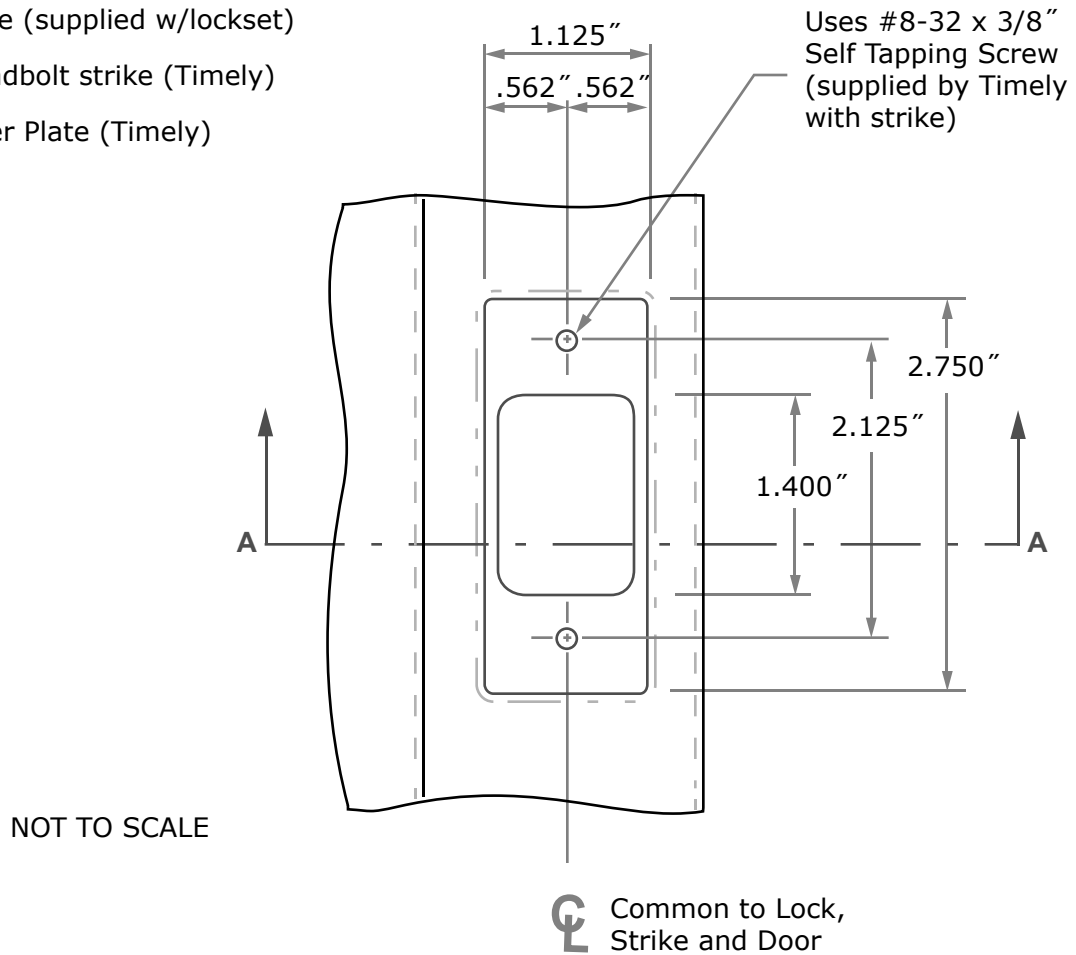

Compatible Strike Plates:

- ANSI strike (supplied w/lockset)
- TA-39 Deadbolt strike (Timely)
- TA-45 Filler Plate (Timely)

Section A-A

Deadbolt - ANSI 2 3/4"

Template
S-55

1 3/4" Door

Rev.No. 2/12