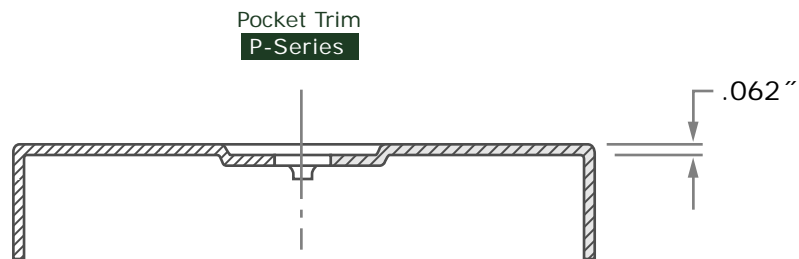

Compatible Strike Plates:

- Pocket Door Latch (supplied w/lockset)

Section A-A

- **Pocket Latch - 3-1/2"**

Template
S-60