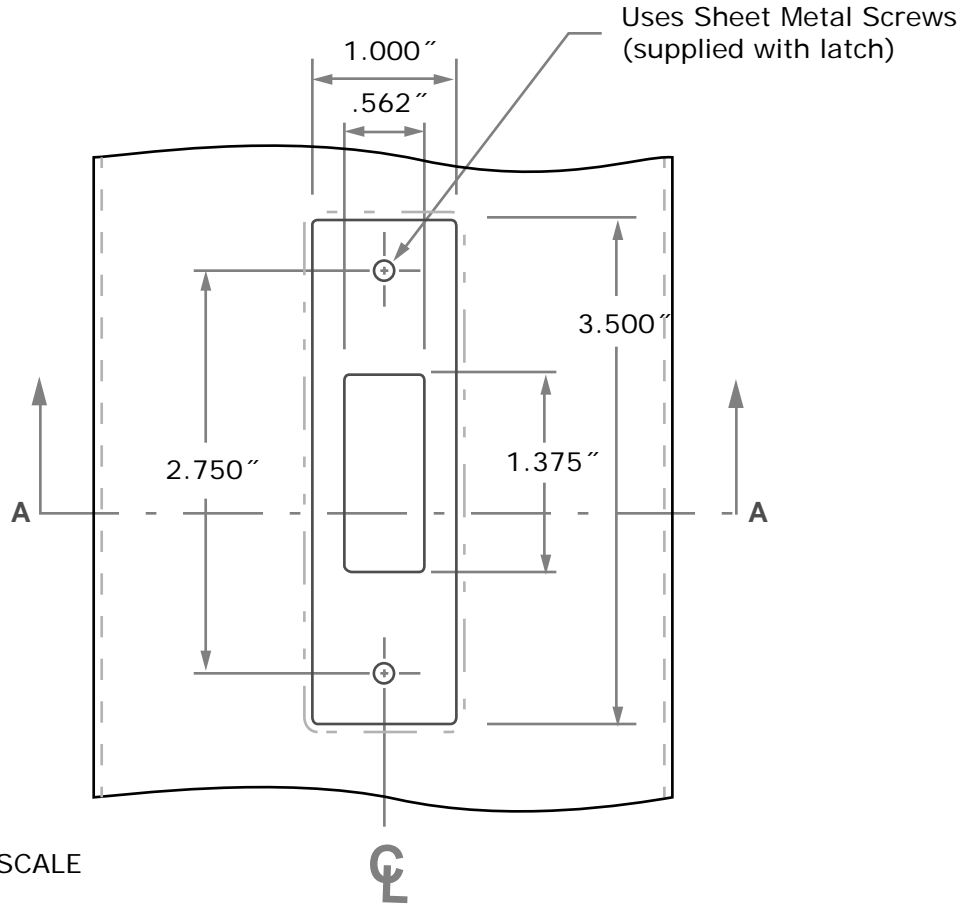

Compatible Strike Plates:

- Pocket Door Latch (supplied w/lockset)

Section A-A

- **Pocket Latch - 3-1/2"**

Template
S-60